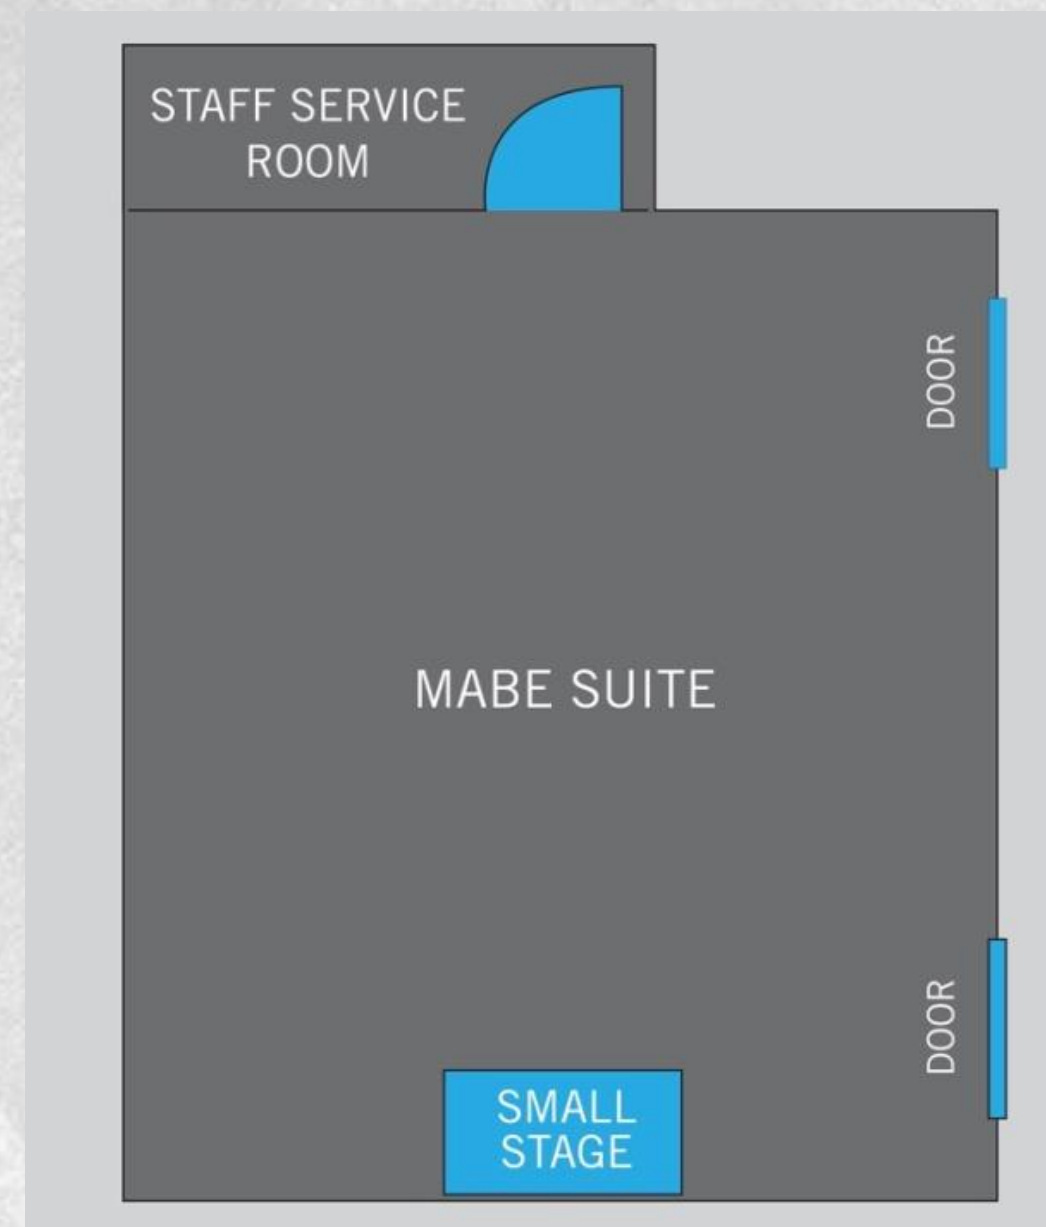

MABE SUITE

Room	L. x W. x H. (m.)	Sqm.	Sq. ft.	Theatre	Classroom	U-shape	Boardroom	Rounds	Cabaret
Mabe Suite	17.4 x 7.6 x 3	130 sqm.	1,399	100	80	40	40	60	60

MABE SUITE